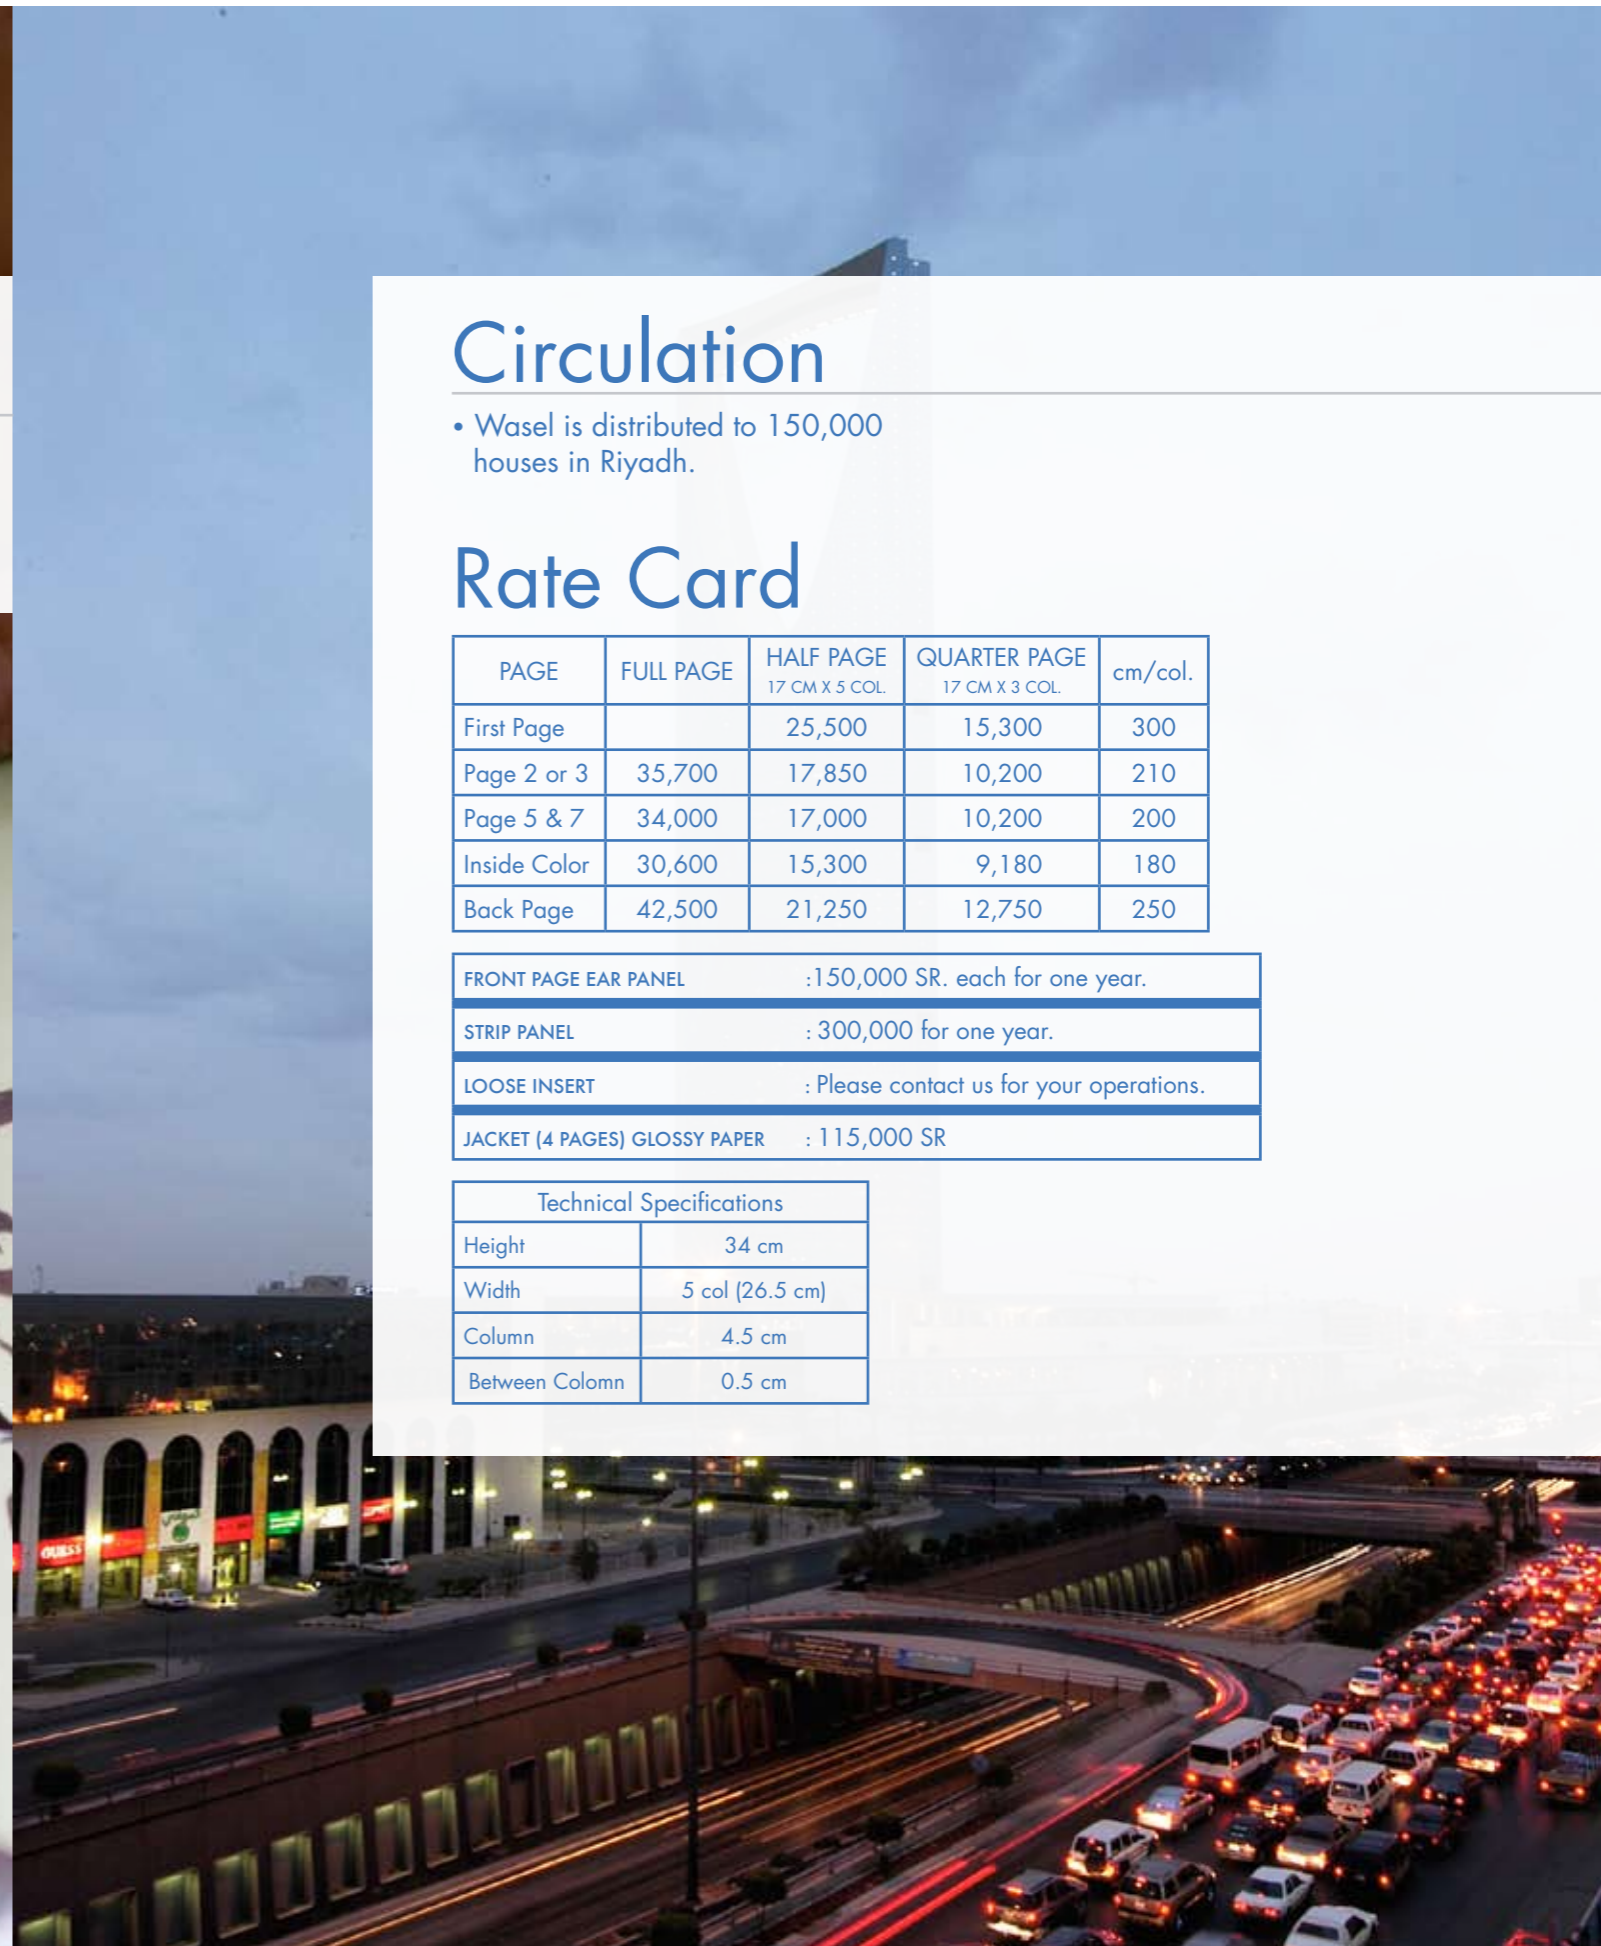

Editorial Concept

· The best of local and syndicated content of well established authority and authenticity to entertain our readers in Riyadh.

Circulation

- Wasel is distributed to 150,000 houses in Riyadh.

Rate Card

PAGE	FULL PAGE	HALF PAGE 17 CM X 5 COL	QUARTER PAGE 17 CM X 3 COL	cm/col.
First Page		25,500	15,300	300
Page 2 or 3	35,700	17,850	10,200	210
Page 5 & 7	34,000	17,000	10,200	200
Inside Color	30,600	15,300	9,180	180
Back Page	42,500	21,250	12,750	250

FRONT PAGE EAR PANEL	: 150,000 SR. each for one year.
STRIP PANEL	: 300,000 for one year.
LOOSE INSERT	: Please contact us for your operations.
JACKET (4 PAGES) GLOSSY PAPER	: 115,000 SR

Technical Specifications	
Height	34 cm
Width	5 col (26.5 cm)
Column	4.5 cm
Between Column	0.5 cm